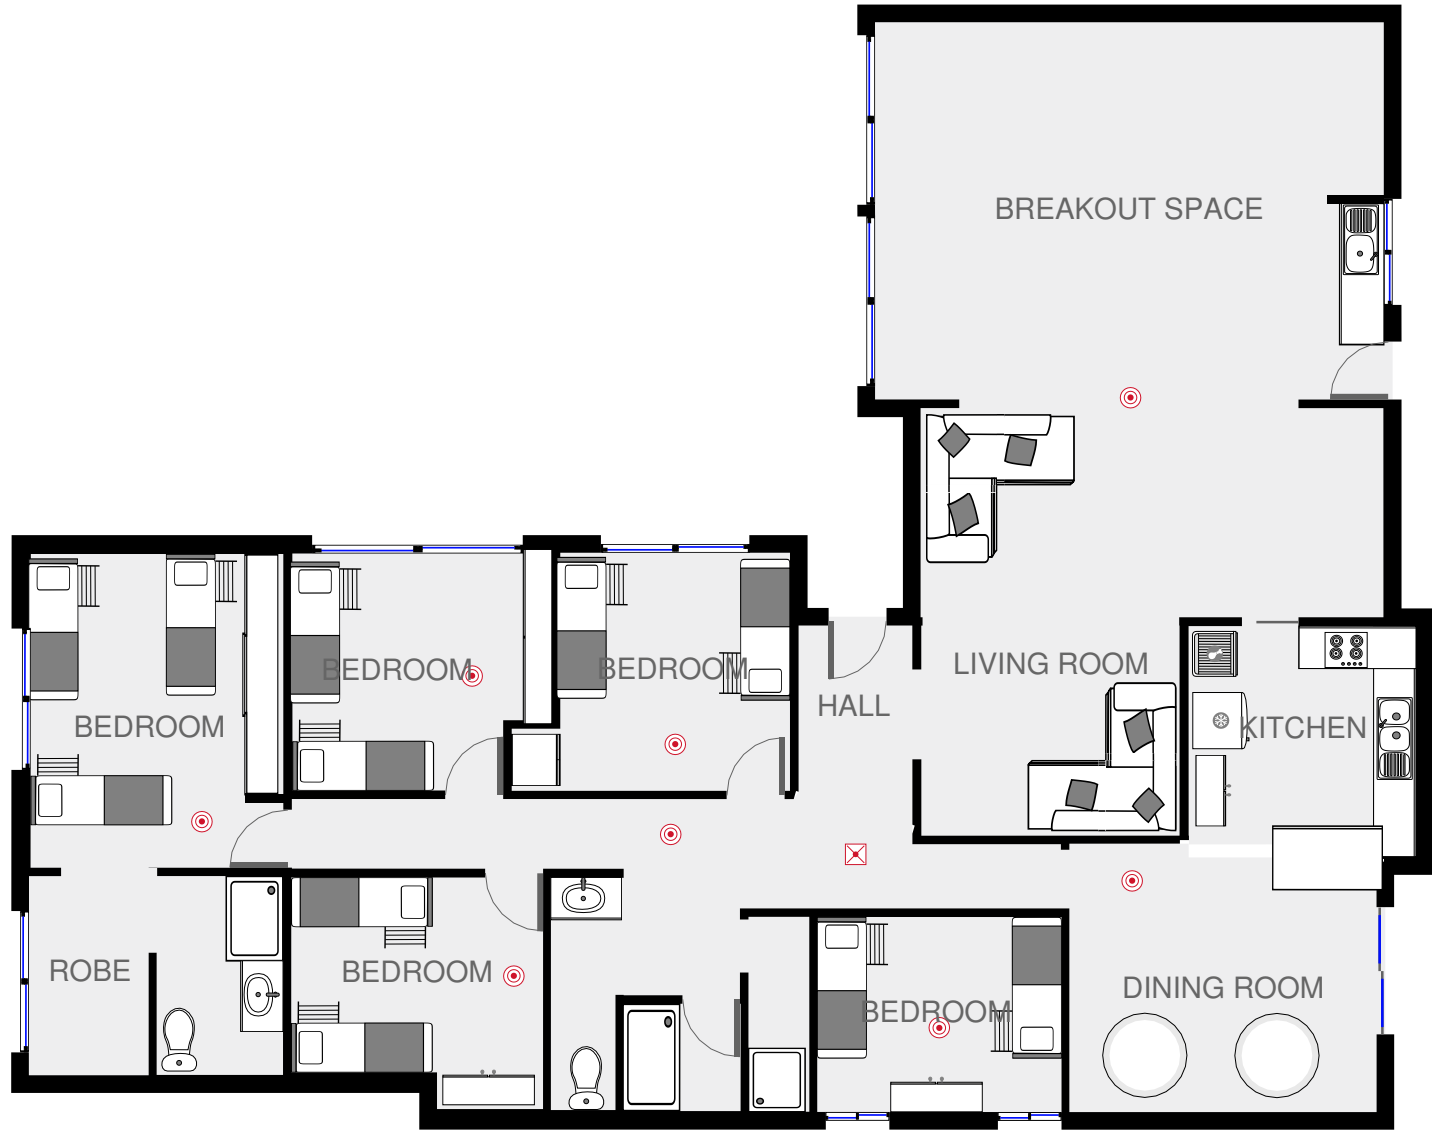

Silky Oak

Tahmoor NSW 2573,
Tahmoor, New South Wales,
Australia 2573

Kiah Ridge Christian Conference Centre
info@kiahridge.org.au
02 4683 1111
2016-06-20

Ground Floor

THIS FLOORPLAN IS PROVIDED WITHOUT WARRANTY OF ANY KIND. SENSOPRIA DISCLAIMS ANY WARRANTY INCLUDING, WITHOUT LIMITATION, SATISFACTORY QUALITY OR ACCURACY OF DIMENSIONS.