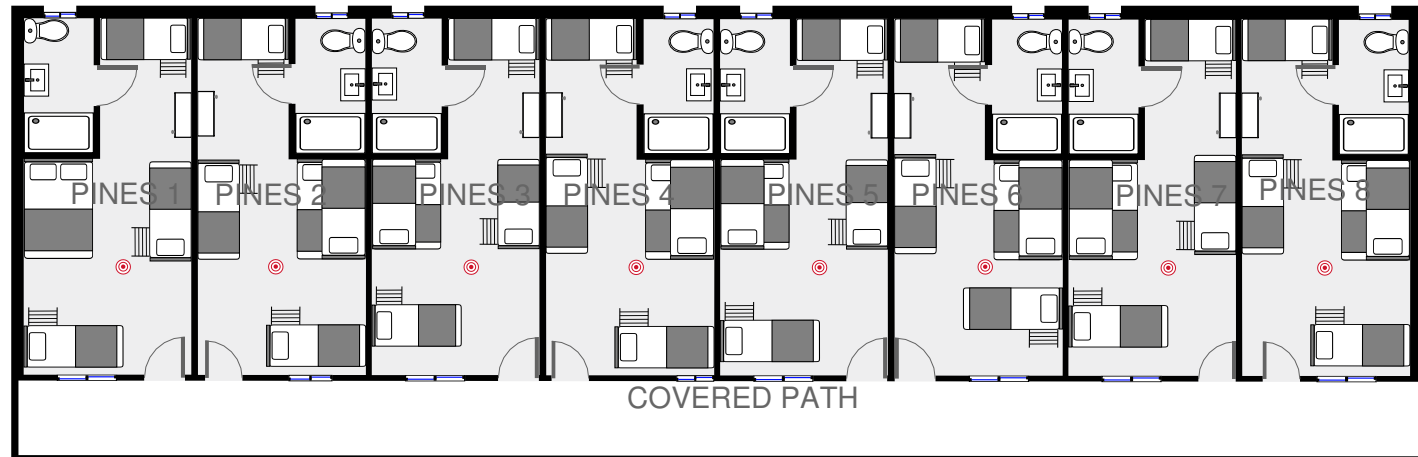

# Pines Block

## Ground Floor

Tahmoor NSW 2573,  
Tahmoor, New South Wales,  
Australia 2573

Kiah Ridge Christian Conference Centre  
info@kiahridge.org.au  
02 4683 1111  
2016-06-16

THIS FLOORPLAN IS PROVIDED WITHOUT WARRANTY OF ANY KIND. SENSOPRIA DISCLAIMS ANY WARRANTY INCLUDING, WITHOUT LIMITATION, SATISFACTORY QUALITY OR ACCURACY OF DIMENSIONS.