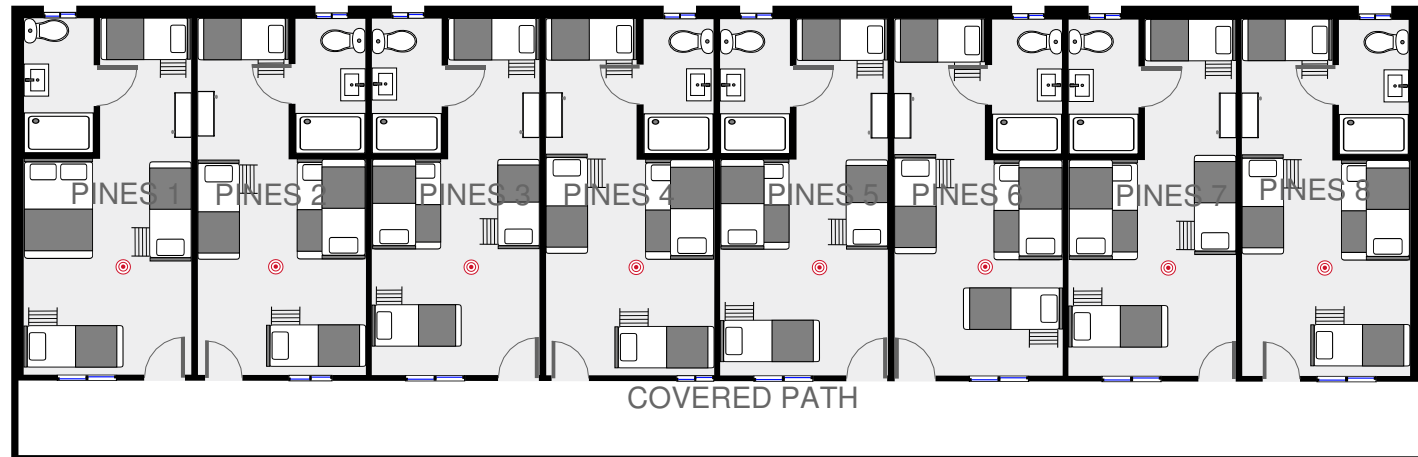

Pines Block

Ground Floor

Tahmoor NSW 2573,
Tahmoor, New South Wales,
Australia 2573

Kiah Ridge Christian Conference Centre
info@kiahridge.org.au
02 4683 1111
2016-06-16

THIS FLOORPLAN IS PROVIDED WITHOUT WARRANTY OF ANY KIND. SENSOPRIA DISCLAIMS ANY WARRANTY INCLUDING, WITHOUT LIMITATION, SATISFACTORY QUALITY OR ACCURACY OF DIMENSIONS.